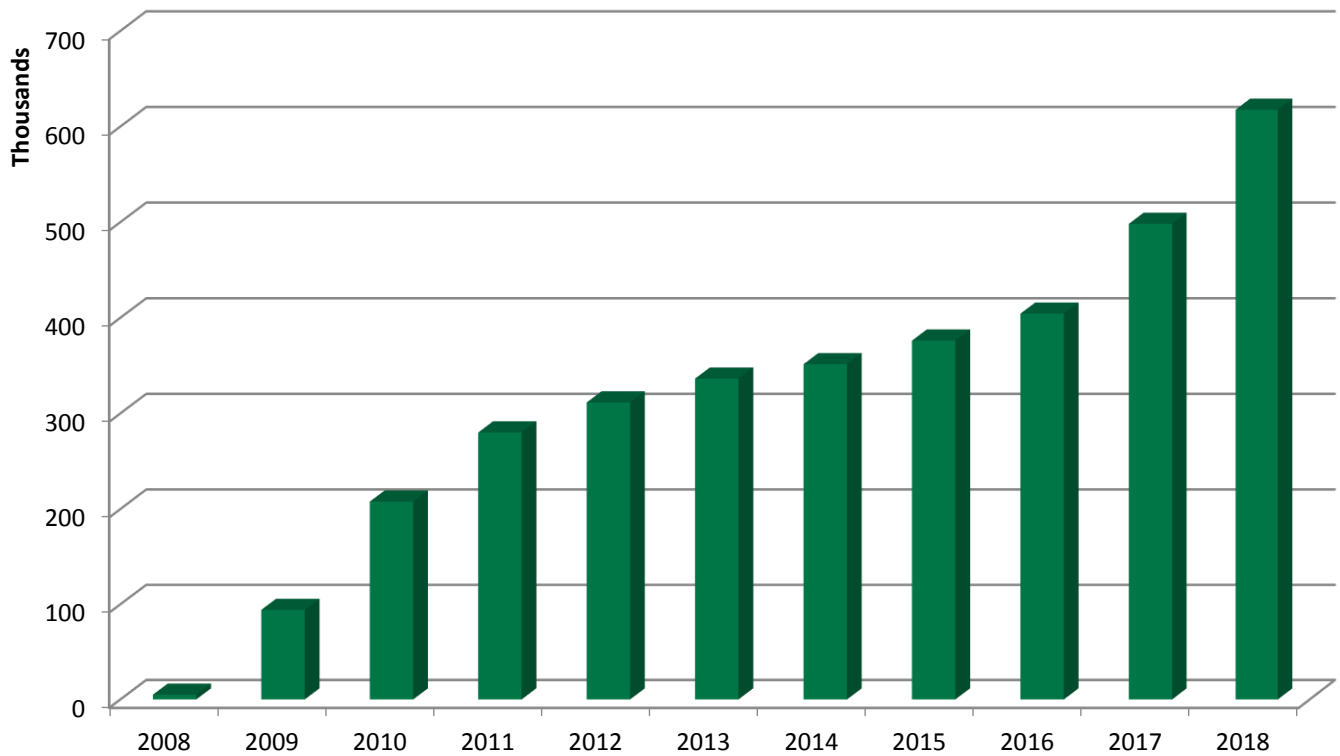

Remote Circulation Over Time

Year	Remote Circulations*
2008	4,754
2009	94,171
2010	207,703
2011	280,062
2012	311,472
2013	336,388
2014	351,457
2015	376,142
2016	404,270
2017	499,959
2018	617,450

*Includes institutional remote circulations processed in Evergreen.