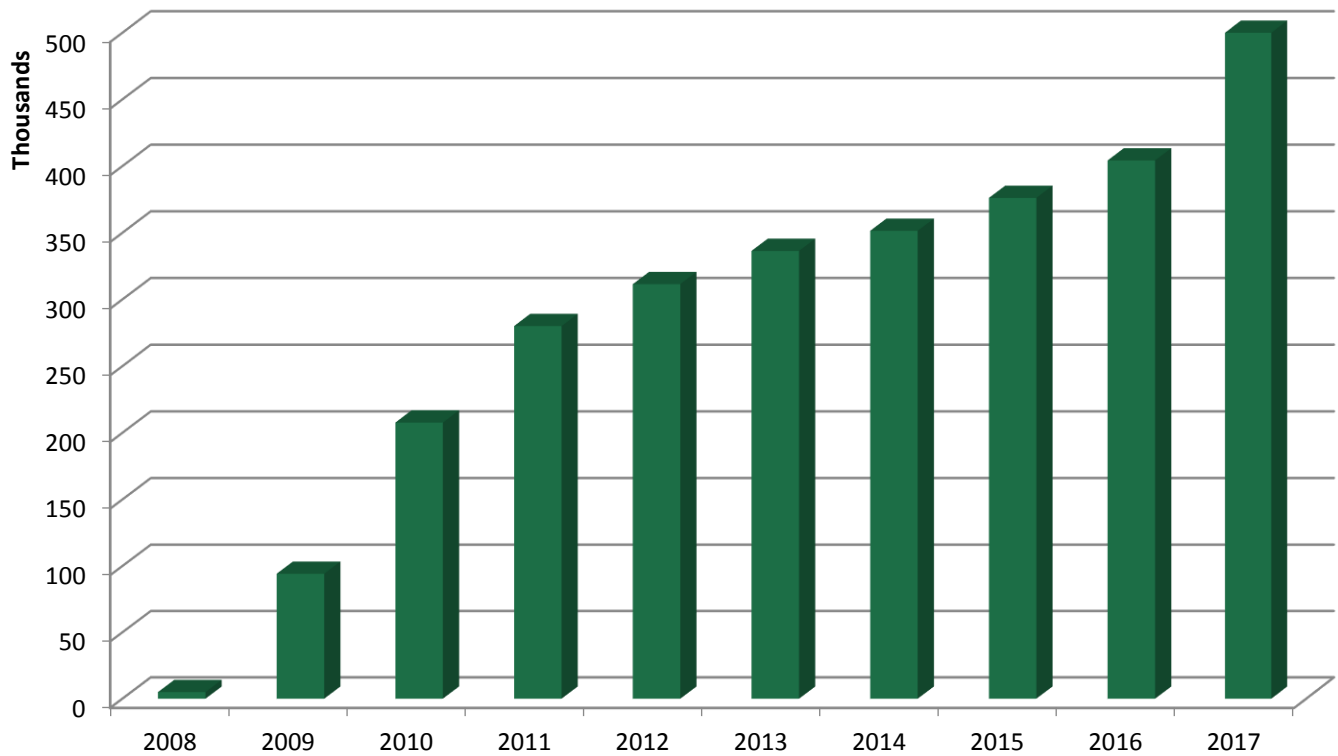

Remote Circulation Over Time

Year	Remote Circulations*
2008	4,754
2009	94,171
2010	207,703
2011	280,062
2012	311,472
2013	336,388
2014	351,457
2015	376,142
2016	404,270
2017	499,959

*Includes institutional remote circulations processed in Evergreen.

Data as of January 1, 2018.