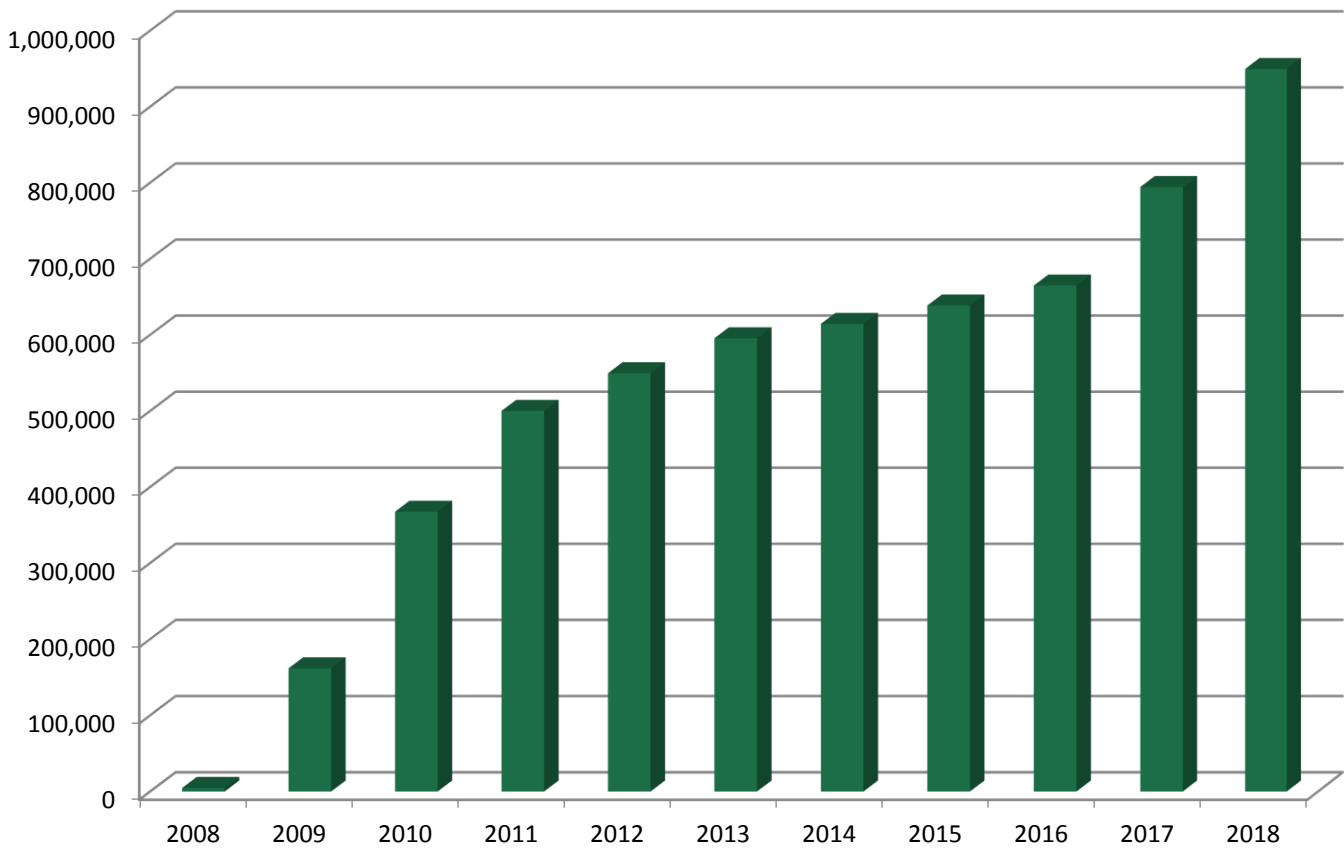

# Intra-Evergreen Transits

## Inter-System Transits

Year	All Transits*
2008	4,677
2009	161,631
2010	367,430
2011	500,008
2012	549,505
2013	595,493
2014	614,362
2015	638,557
2016	664,769
2017	794,342
2018	959,473

\*Includes all materials packed and transited whether fulfilling a hold or simply returning to the owning library.