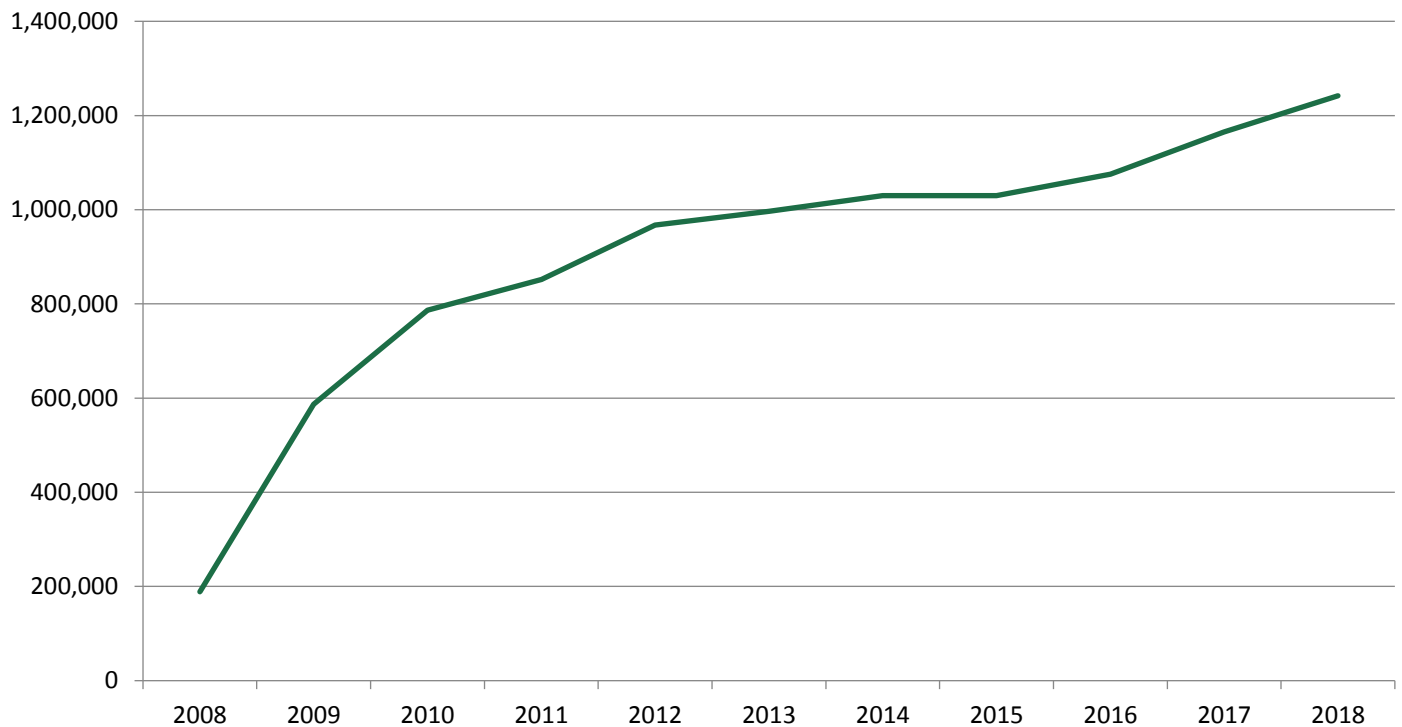

# Resident Population Served 2008-2018

**Resident Population Served By Evergreen Indiana Libraries Over Time**

Year	Resident Population Served*
2008	188,771
2009	586,896
2010	786,593
2011	851,845
2012	967,497
2013	996,901
2014	1,030,052
2015	1,030,052
2016	1,075,269
2017	1,164,916
2018	1,241,939