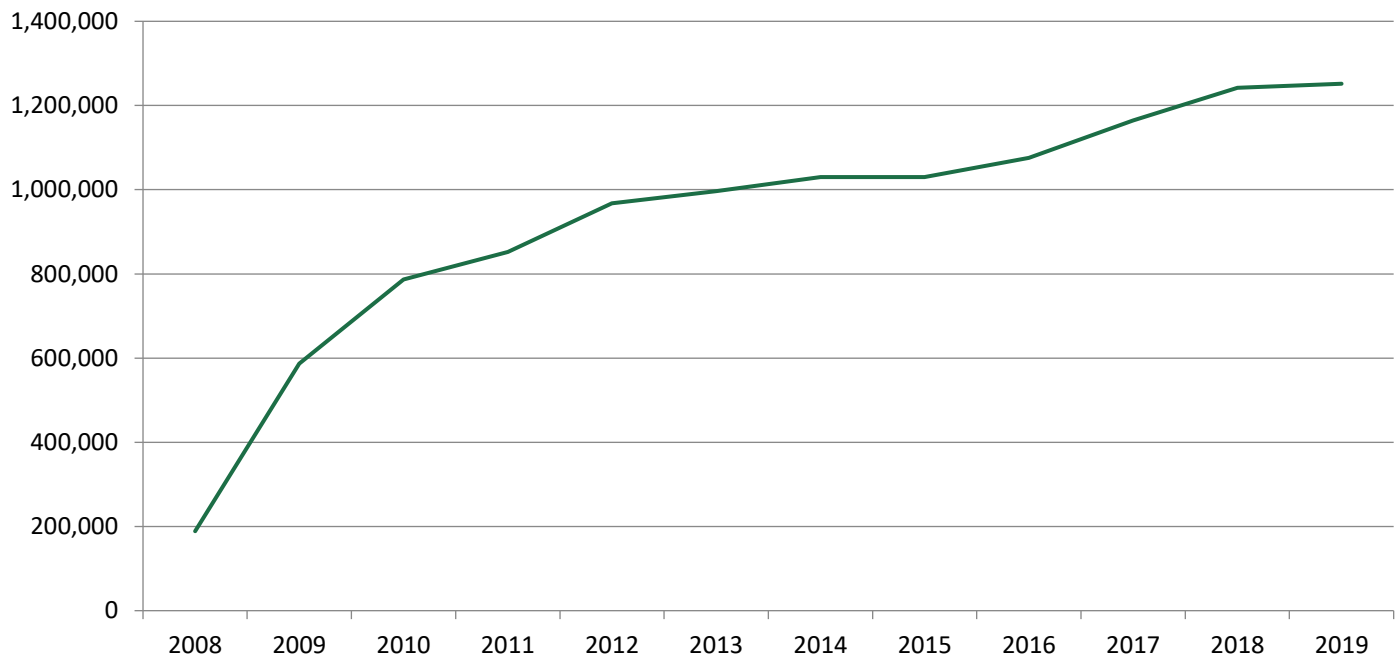

Resident Population Served 2008-2019

Resident Population Served By Evergreen Indiana Libraries Over Time

Year	Resident Population Served*
2008	188,771
2009	586,896
2010	786,593
2011	851,845
2012	967,497
2013	996,901
2014	1,030,052
2015	1,030,052
2016	1,075,269
2017	1,164,916
2018	1,241,939
2019	1,251,720