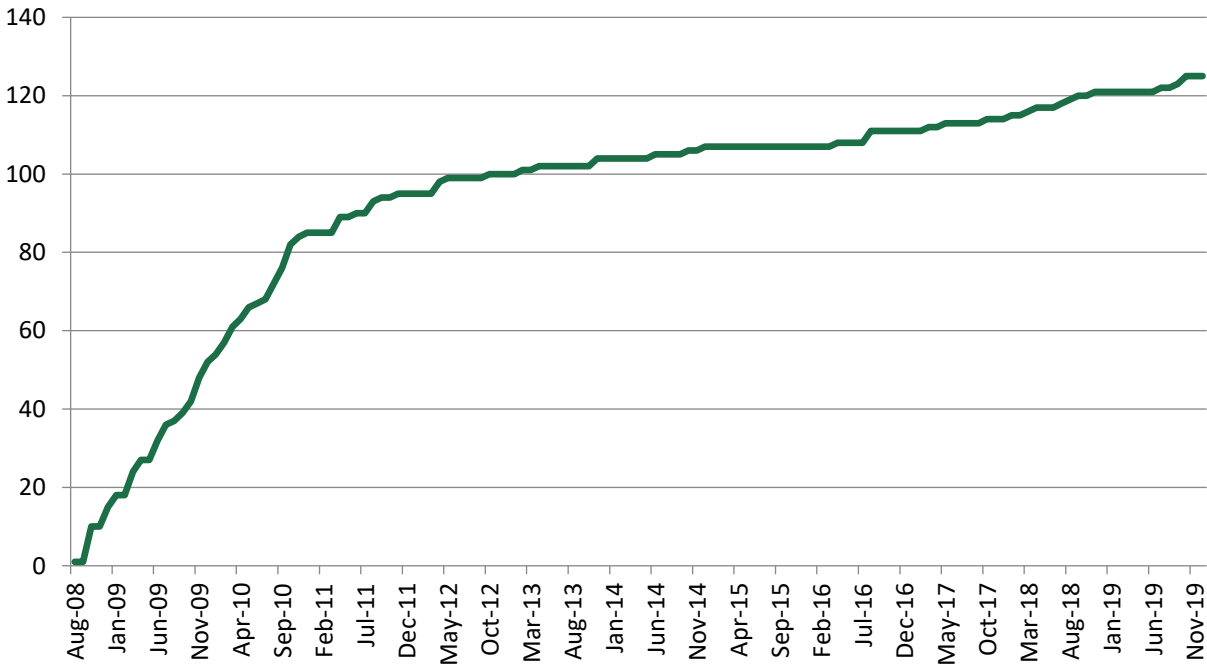

Member Libraries

Libraries Live In Evergreen Indiana By Month

Libraries Live by Year

Year	Libraries
2008	15
2009	52
2010	85
2011	95
2012	100
2013	104
2014	107
2015	107
2016	111
2017	114
2018	121
2019	125