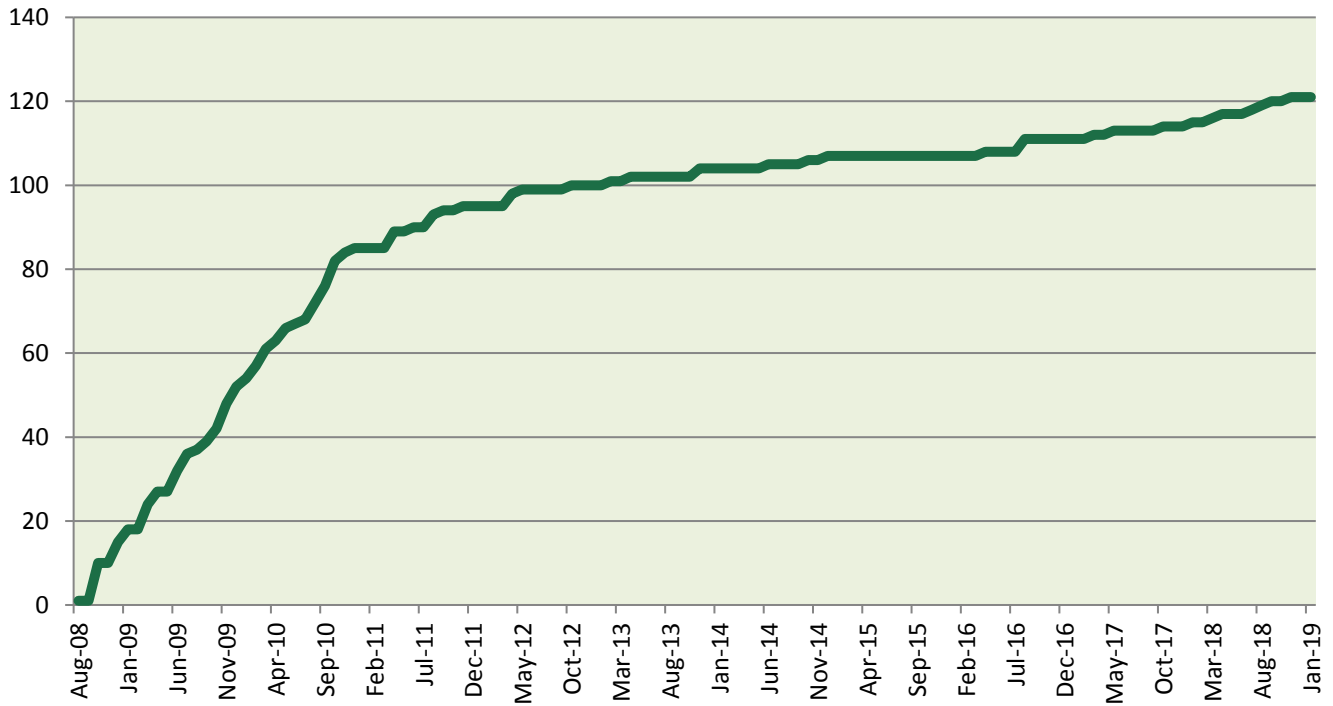

Member Libraries

Libraries Live In Evergreen Indiana By Month

Libraries Live by Year

Year	Libraries
2008	15
2009	52
2010	85
2011	95
2012	100
2013	104
2014	107
2015	107
2016	111
2017	114
2018	121