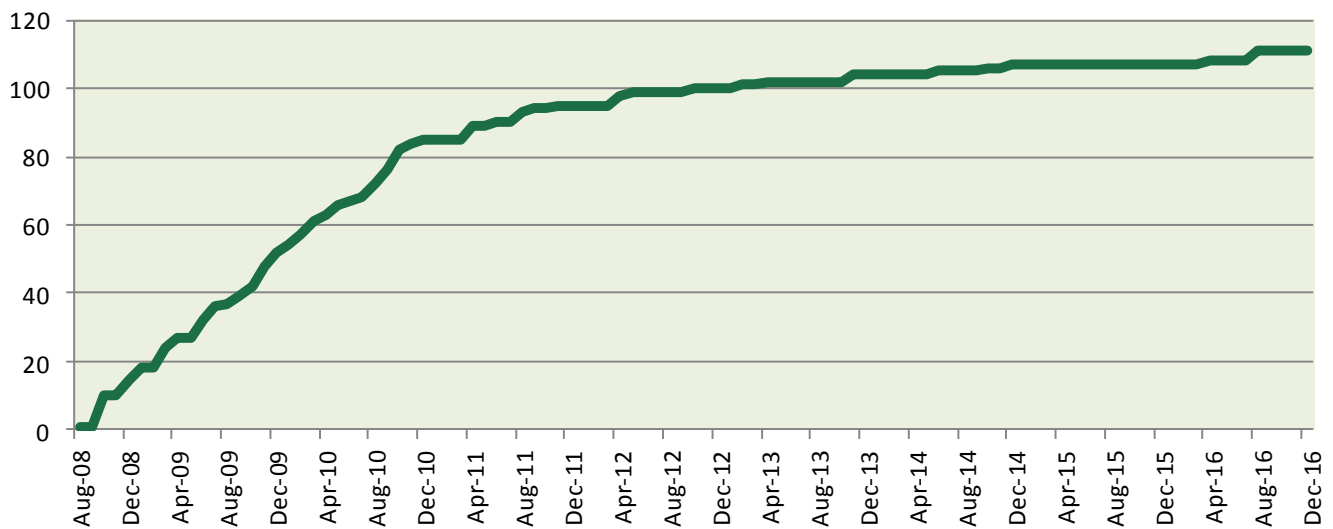

Member Libraries

Libraries Live In Evergreen Indiana By Month

Date	Libraries
------	-----------

2008	15
2009	52
2010	85
2011	95
2012	100
2013	104
2014	107
2015	107
2016	111

Libraries Live In Evergreen Indiana by Year