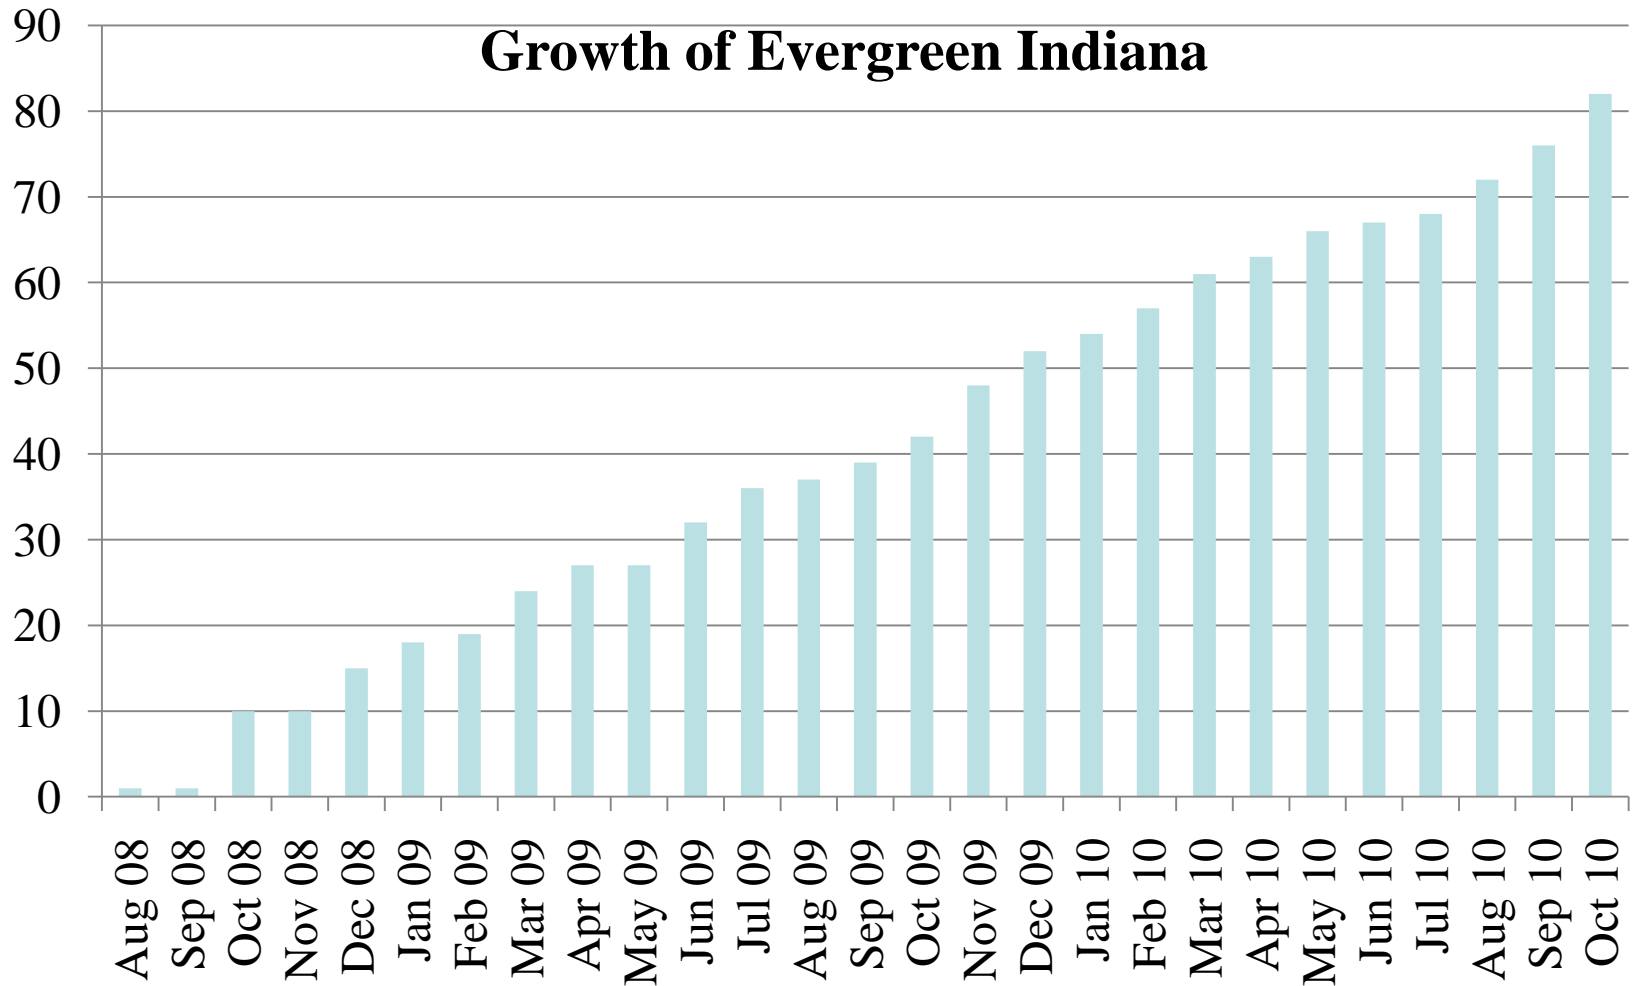

Libraries Live in Indiana

2007-08 Top Twenty - Wheels

	Library	Packages		Library	Packages
1	Indiana University Libraries - Bloomington	8,779	11	Johnson County Public Library	3,299
2	INCOLSA Fort Wayne	6,065	12	Lake County Public Library	3,001
3	Purdue University	5,449	13	Bartholomew County Public	2,948
4	University of Notre Dame	5,289	14	DePauw University	2,821
5	Elkhart Public Library	5,186	15	Mishawaka-Penn-Harris Public	2,762
6	IUPUI University Library	5,164	16	Indiana University Purdue University Ft Wayne	2,696
7	Ball State University Libraries	4,717	17	INCOLSA Muncie	2,597
8	Kokomo-Howard County Public	3,837	18	Indiana University South Bend	2,580
9	Indiana State University	3,606	19	Indianapolis-Marion County Public Library	2,569
10	Evansville Vanderburgh Public	3,572	20	INCOLSA-New Albany	2,376